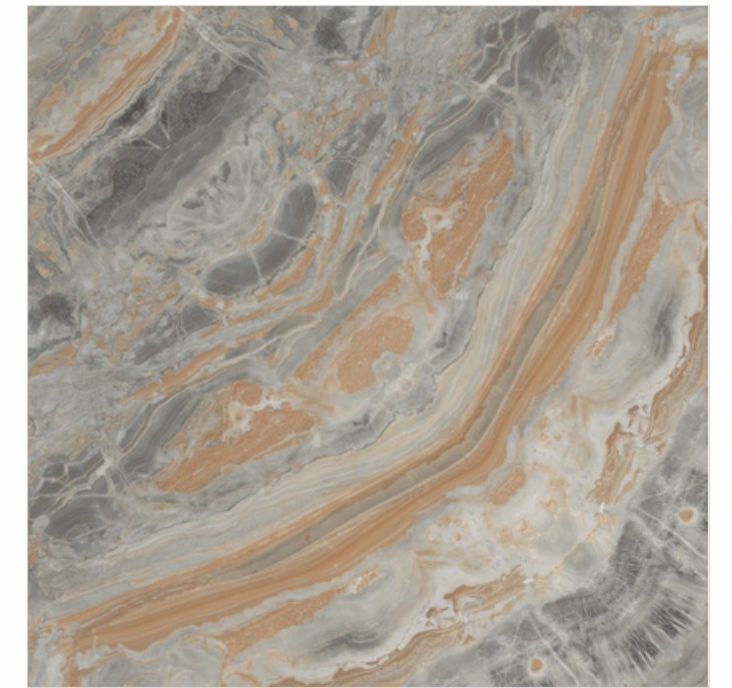

ABRUZZE BLUE
BOOKMATCH SERIES

**60x
60cm**

ATHENO BEIGE
BOOKMATCH SERIES

**60x
60cm**

ACURATE GREY
BOOKMATCH SERIES

**60x
60cm**

ARISTON GRAY
BOOKMATCH SERIES

**60x
60cm**

ATLANTIC ONYX
BOOKMATCH SERIES

**60x
60cm**

BLUE VINTAGE
BOOKMATCH SERIES

**60x
60cm**

BLUE WAVES
BOOKMATCH SERIES

**60x
60cm**

BURNET BROWN
BOOKMATCH SERIES

**60x
60cm**

DEXTER BROWN
BOOKMATCH SERIES

**60x
60cm**

DURBAN BROWN
BOOKMATCH SERIES

**60x
60cm**

EVA GREY
BOOKMATCH SERIES

**60x
60cm**

EL-DORADO
BOOKMATCH SERIES

**60x
60cm**