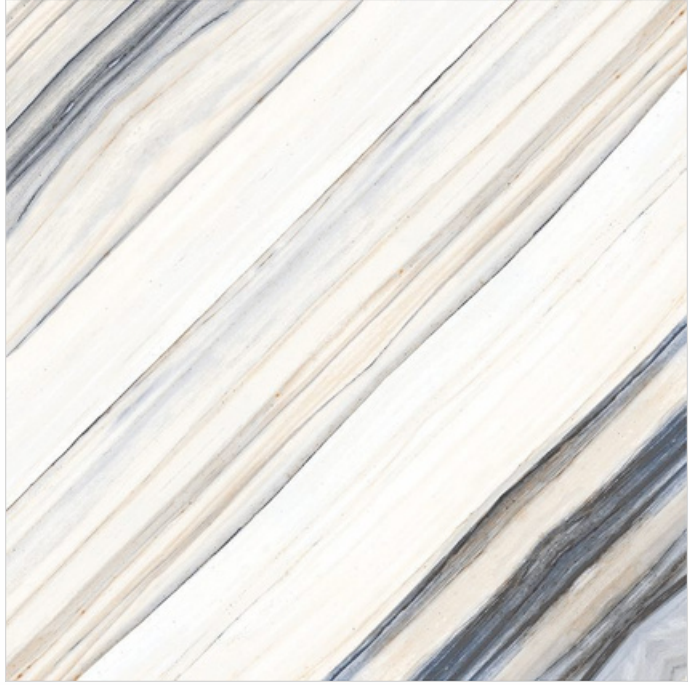

DEXTER BROWN
BOOKMATCH SERIES

**60x
60cm**

DURBAN BROWN
BOOKMATCH SERIES

**60x
60cm**

EVA GREY
BOOKMATCH SERIES

**60x
60cm**

EL-DORADO
BOOKMATCH SERIES

**60x
60cm**

JASTO BLUE
BOOKMATCH SERIES

**60x
60cm**

KASHMIRI ONYX
BOOKMATCH SERIES

**60x
60cm**

KELLY BROWN
BOOKMATCH SERIES

**60x
60cm**

KILIMANJARO ONYX
BOOKMATCH SERIES

**60x
60cm**