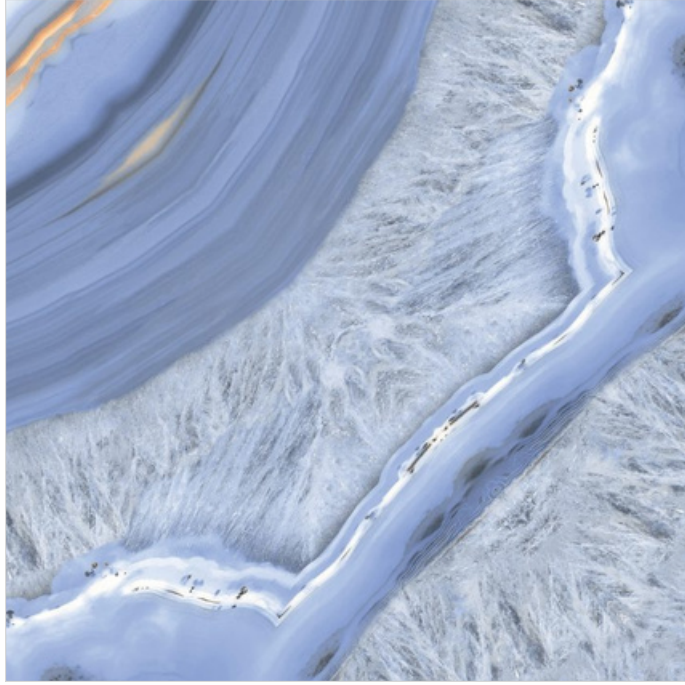

BLUE VINTAGE
BOOKMATCH SERIES

**60x
60cm**