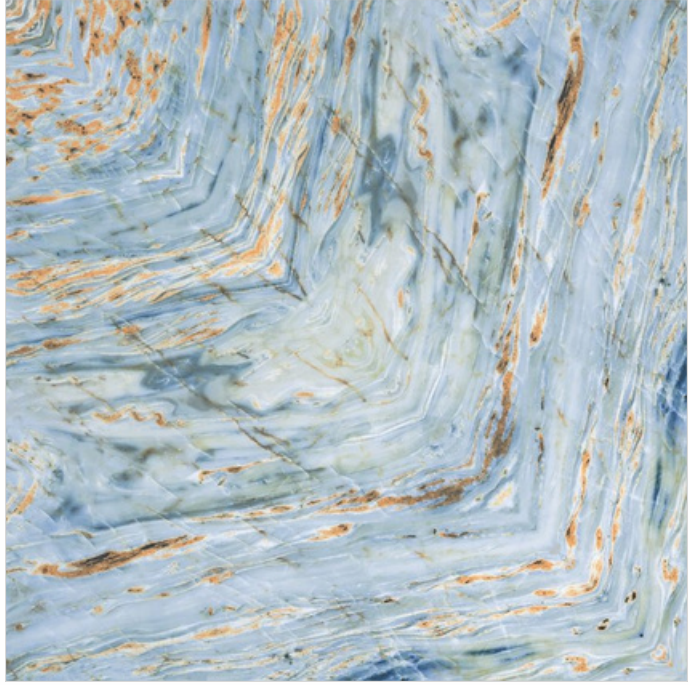

JASTO BLUE
BOOKMATCH SERIES

**60x
60cm**

KASHMIRI ONYX
BOOKMATCH SERIES

**60x
60cm**

KELLY BROWN
BOOKMATCH SERIES

**60x
60cm**

KILIMANJARO ONYX
BOOKMATCH SERIES

**60x
60cm**

LAUREST GREY
BOOKMATCH SERIES

**60x
60cm**

MILAN ONYX
BOOKMATCH SERIES

**60x
60cm**

MERCURY BEIGE
BOOKMATCH SERIES

**60x
60cm**

MINT SKY
BOOKMATCH SERIES

**60x
60cm**